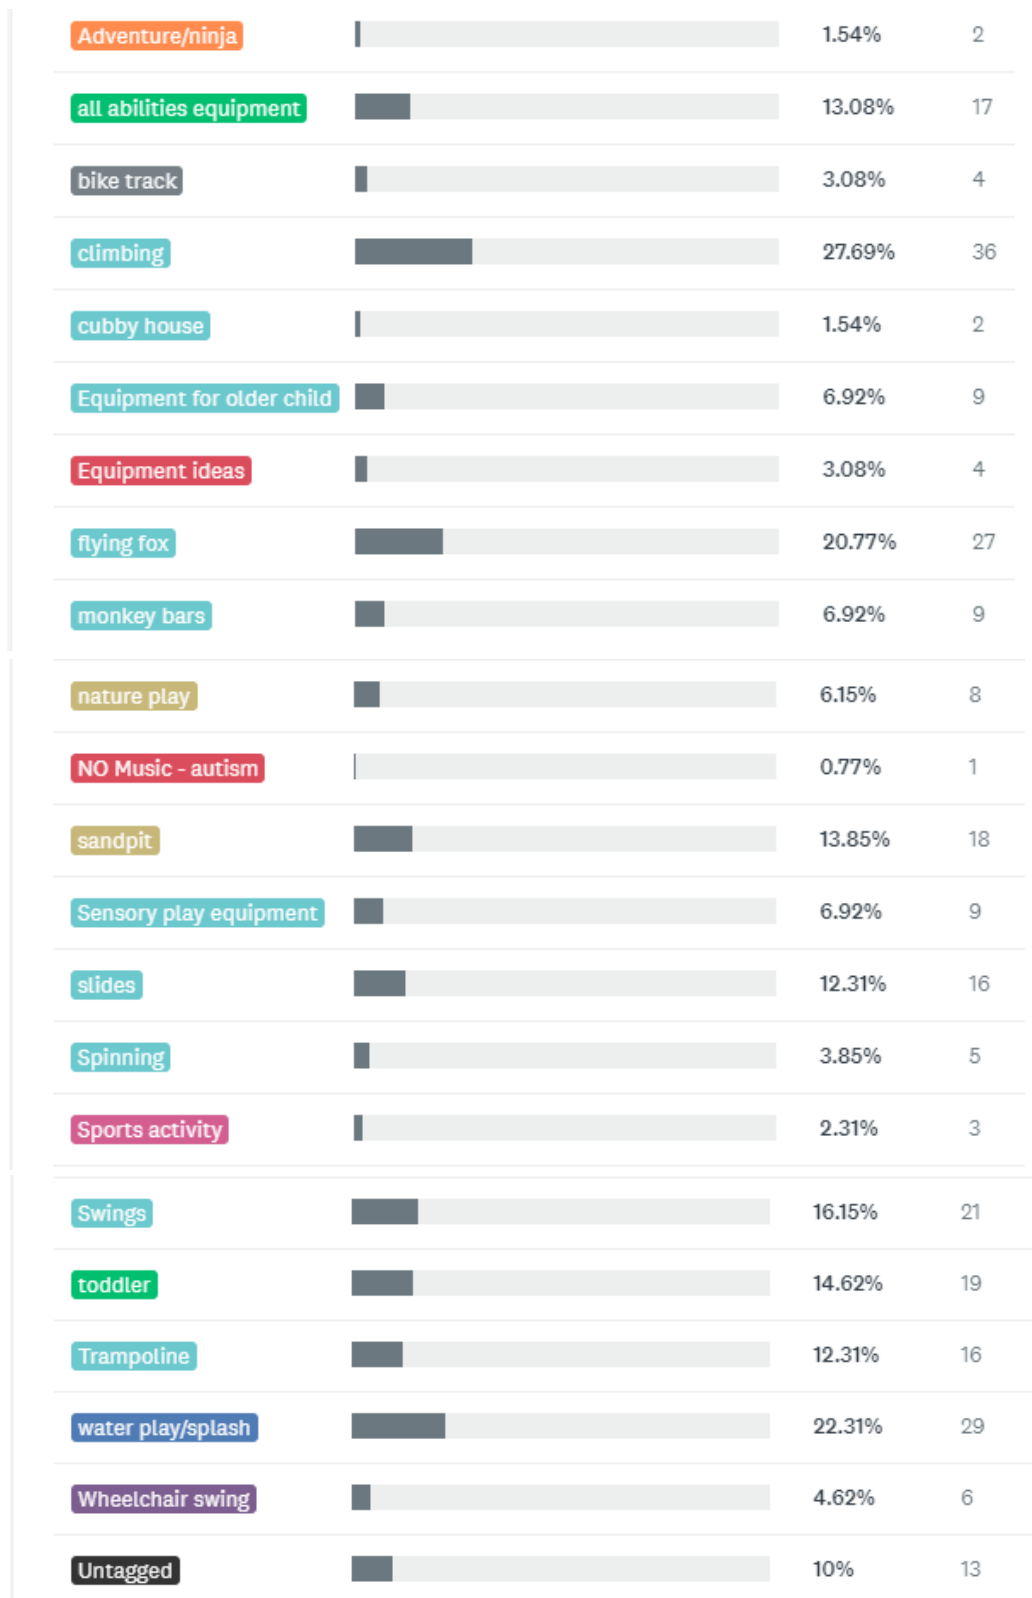

Q3 What equipment would you like to see added to the playground?

Answered: 130 Skipped: 0

Q3 What equipment would you like to see added to the playground?

Answered: 130 Skipped: 0