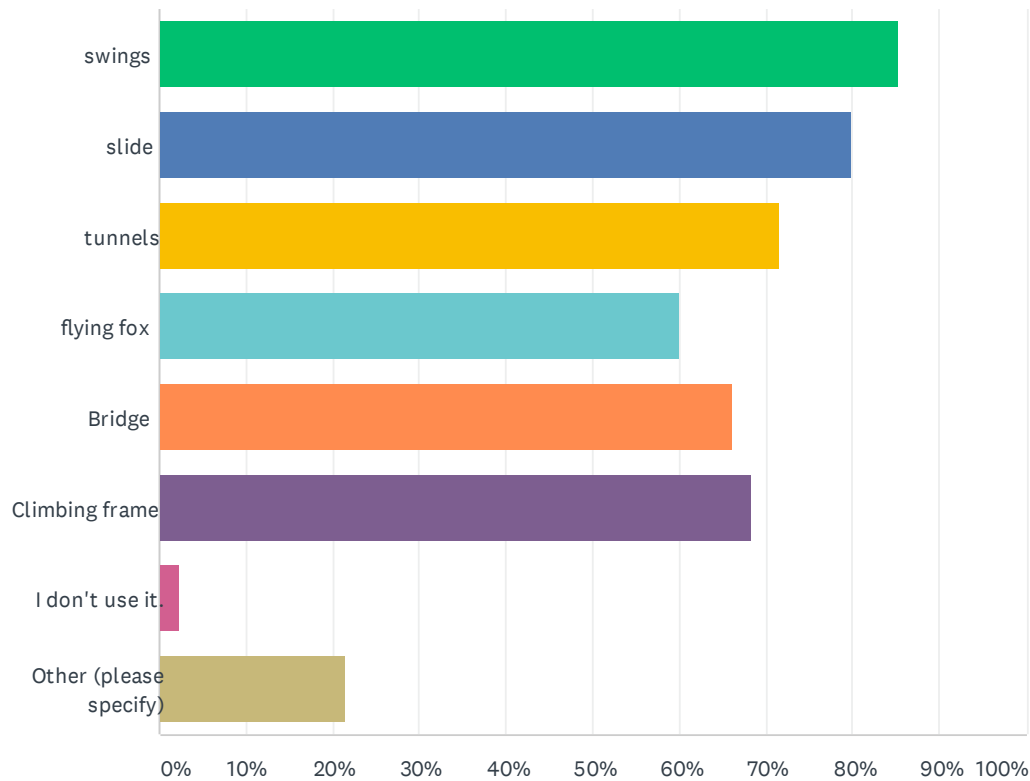

Q2 What play equipment do you want kept in the playground?

Answered: 130 Skipped: 0

ANSWER CHOICES	RESPONSES
swings	85.38% 111
slide	80.00% 104
tunnels	71.54% 93
flying fox	60.00% 78
Bridge	66.15% 86
Climbing frame	68.46% 89
I don't use it.	2.31% 3
Other (please specify)	21.54% 28
Total Respondents: 130	

#	OTHER (PLEASE SPECIFY)	DATE
1	But need to update and add more	5/2/2021 8:14 PM
2	Rocking animals	4/29/2021 11:07 PM
3	All the above but update swings.	4/28/2021 6:12 PM
4	All the above but update swings.	4/28/2021 2:57 PM
5	Not the spring things	4/26/2021 2:48 PM
6	A larger flying fox (the one at the Mulwala football ground is perfect)	4/26/2021 7:06 AM
7	sea saw	4/25/2021 5:00 PM