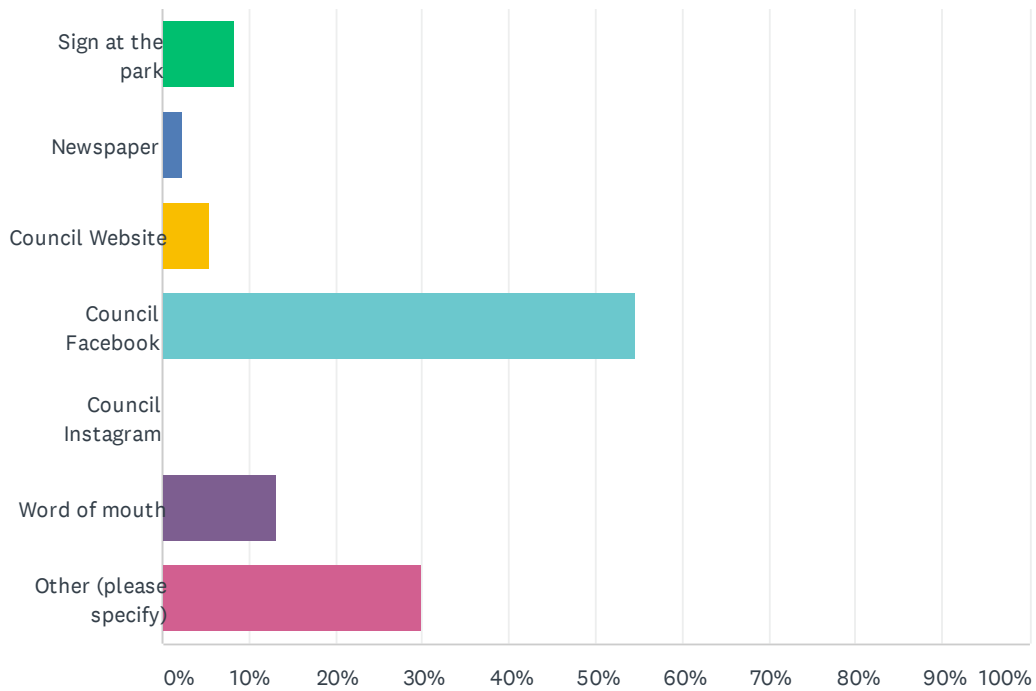

Q7 Please tell us how you heard about this survey

Answered: 130 Skipped: 0

ANSWER CHOICES	RESPONSES	
Sign at the park	8.46%	11
Newspaper	2.31%	3
Council Website	5.38%	7
Council Facebook	54.62%	71
Council Instagram	0.00%	0
Word of mouth	13.08%	17
Other (please specify)	30.00%	39
Total Respondents: 130