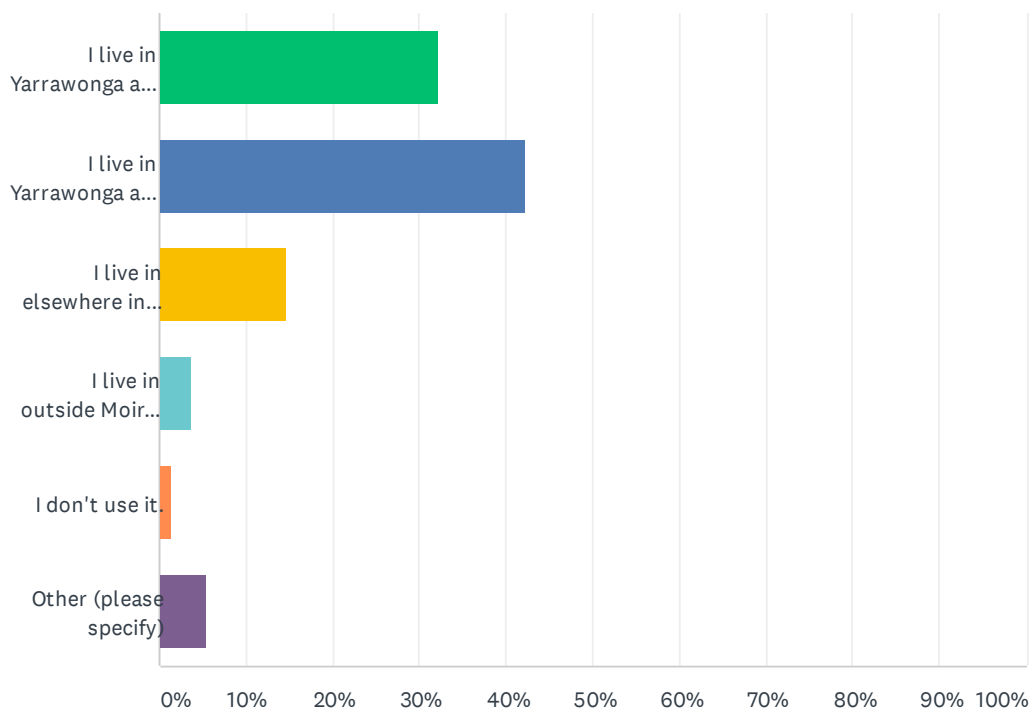

Q6 How would you classify yourself (choose the one that applies best)?

Answered: 130 Skipped: 0

ANSWER CHOICES	RESPONSES	
I live in Yarrawonga and walk or ride a bicycle to the park	32.31%	42
I live in Yarrawonga and drive to the park	42.31%	55
I live in elsewhere in Moira Shire and drive to the park	14.62%	19
I live in outside Moira Shire and drive to the park	3.85%	5
I don't use it.	1.54%	2
Other (please specify)	5.38%	7
TOTAL		130