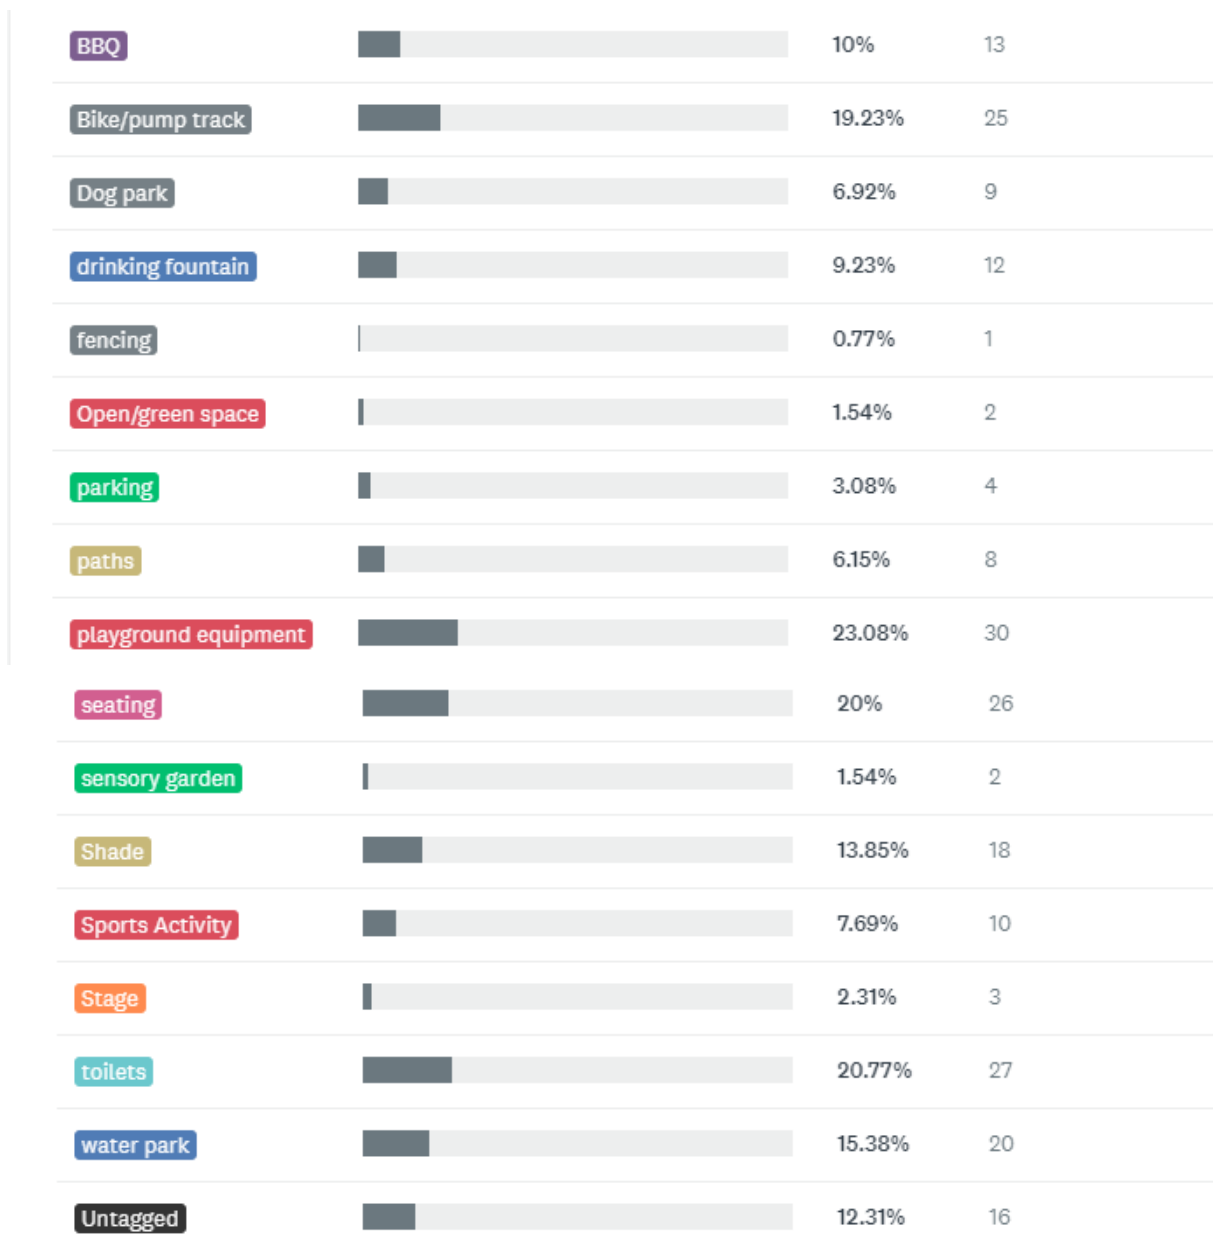

129	Equipment for older child	flying fox	slides	Flying fox, slides for older children	4/12/2021 7:14 AM
130	climbing	Spider web climbing frames			4/12/2021 7:13 AM

Kennedy Park, Yarrawonga - Playground Renewal and Extension - Resident/Users Survey

Q4 What equipment would you like to see added to the park?

Answered: 130 Skipped: 0