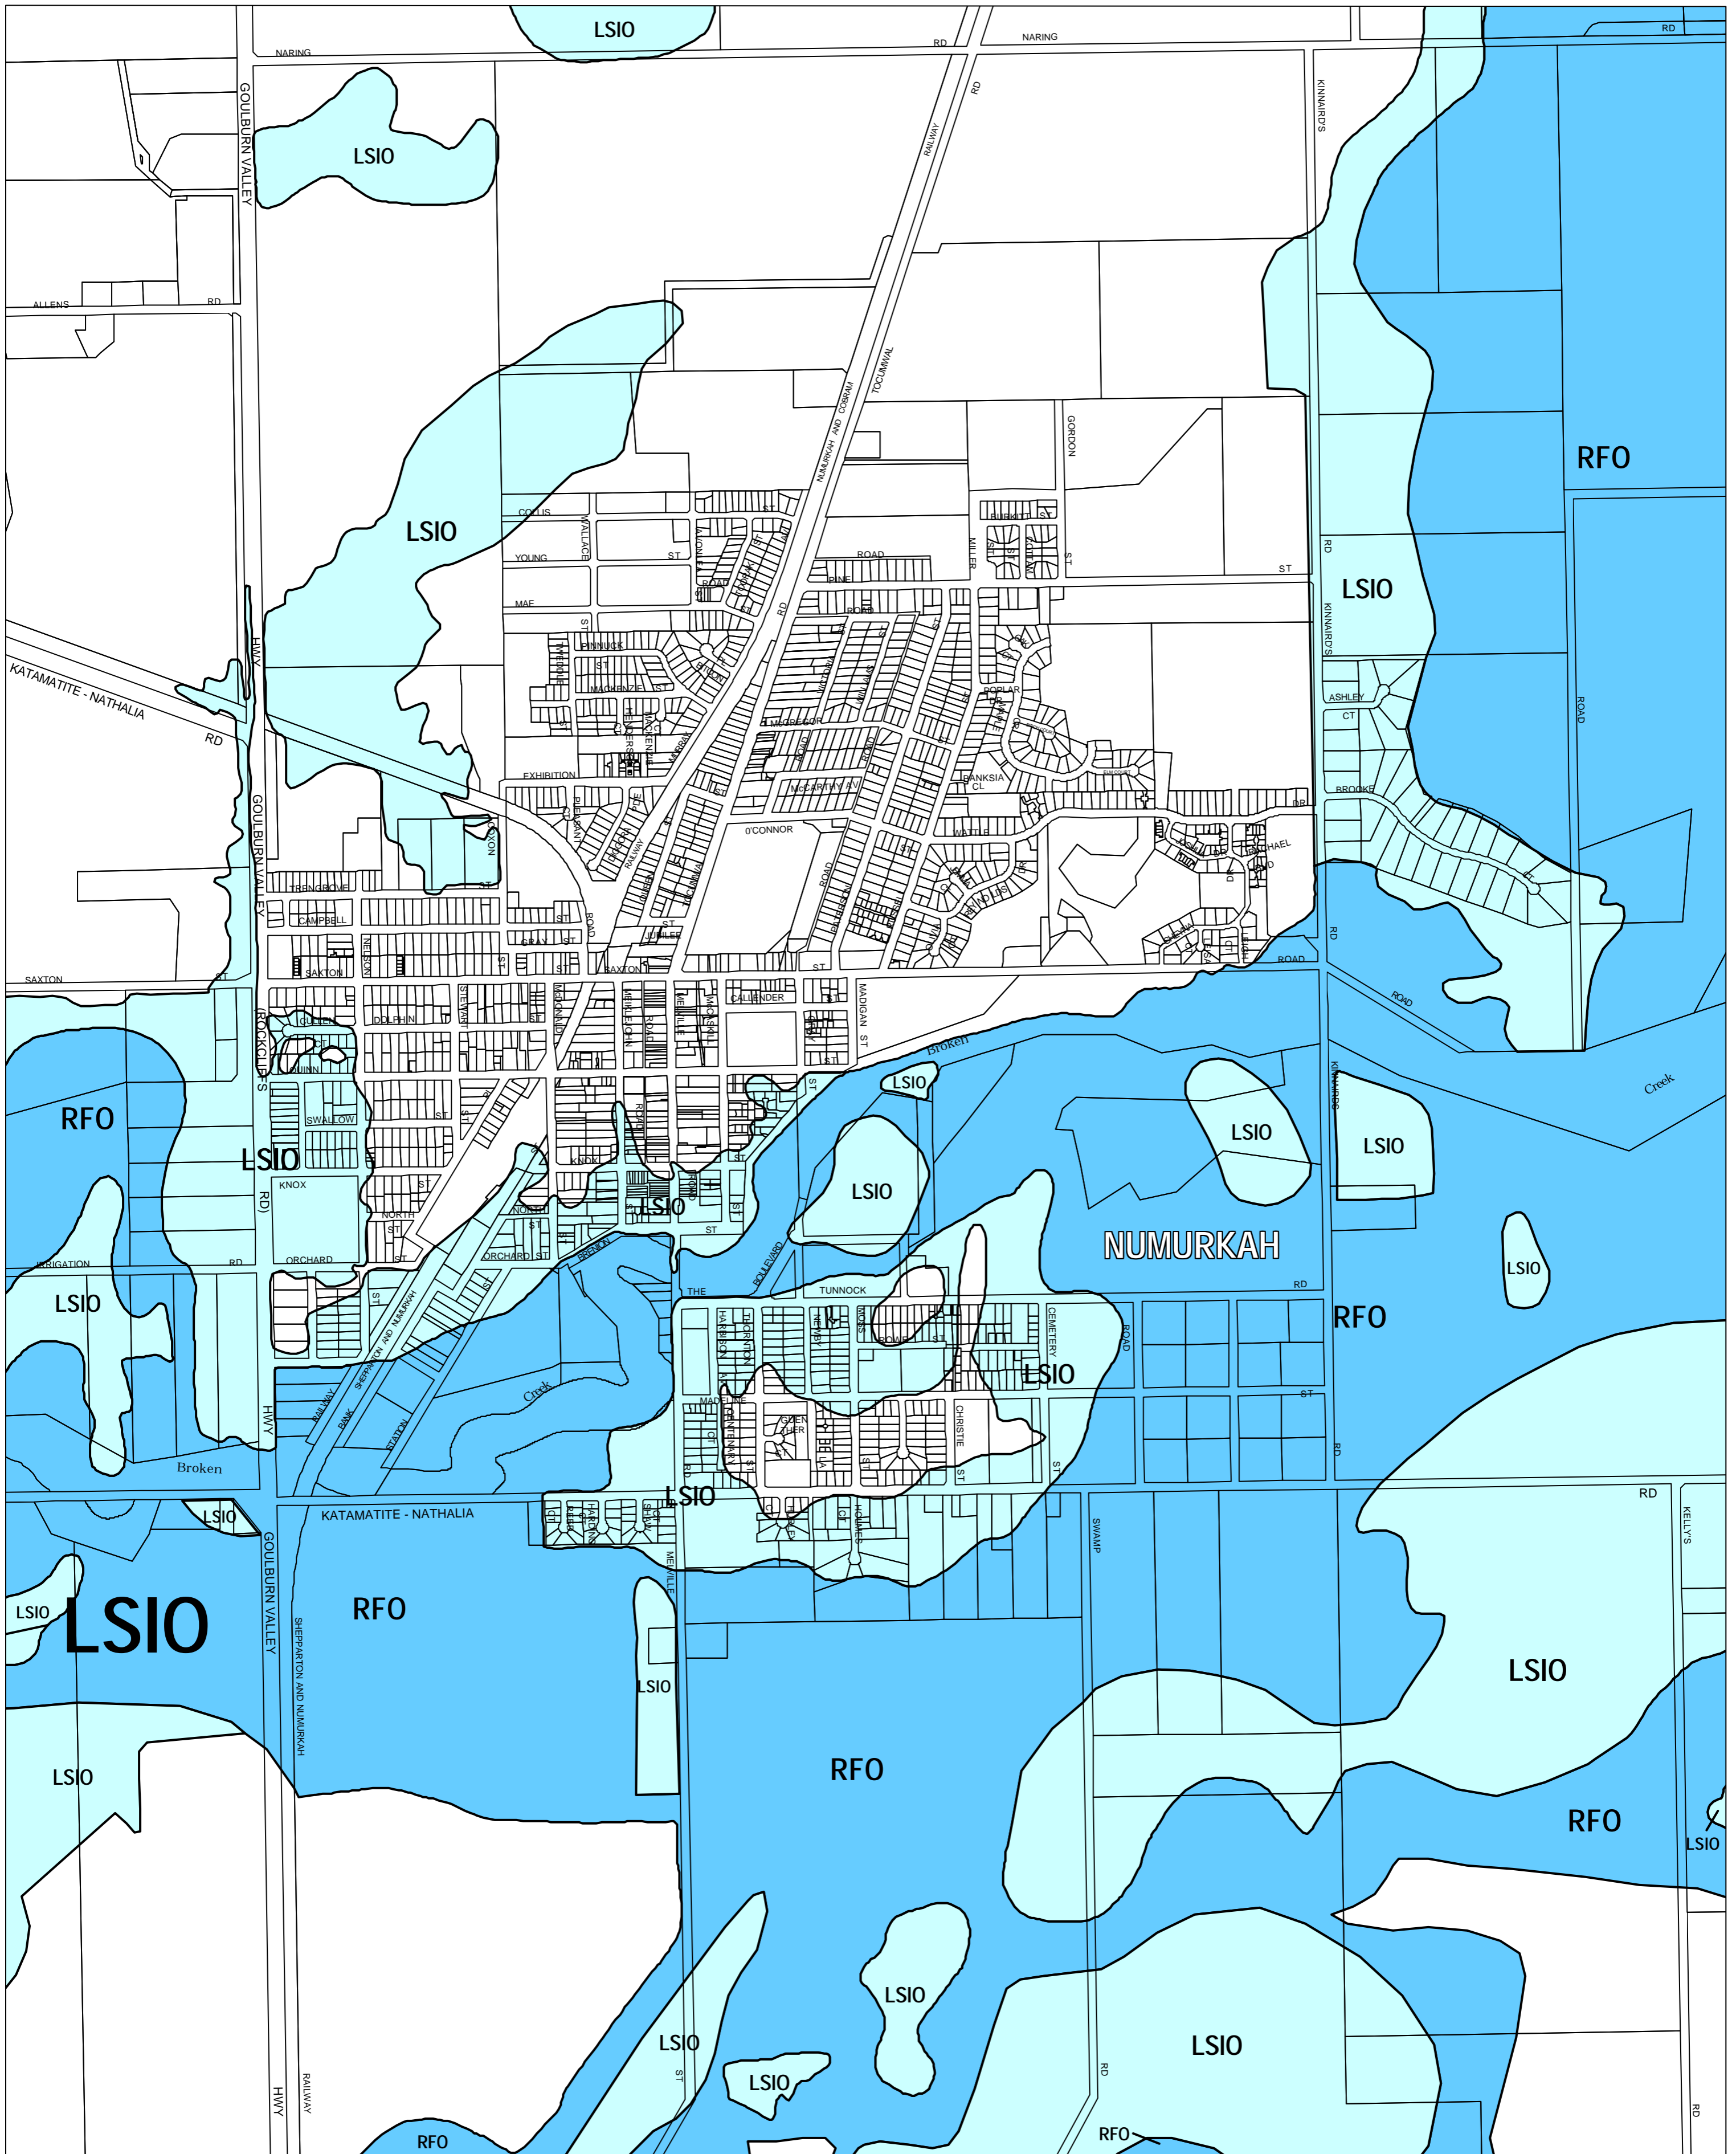

MOIRA PLANNING SCHEME - LOCAL PROVISION

Overlays

- Land Subject To Inundation Overlay
- Rural Floodway Overlay

INDEX TO ADJOINING METRIC SERIES MAP

AUSTRALIAN MAP GRID ZONE 55

Printed: 19/6/2007