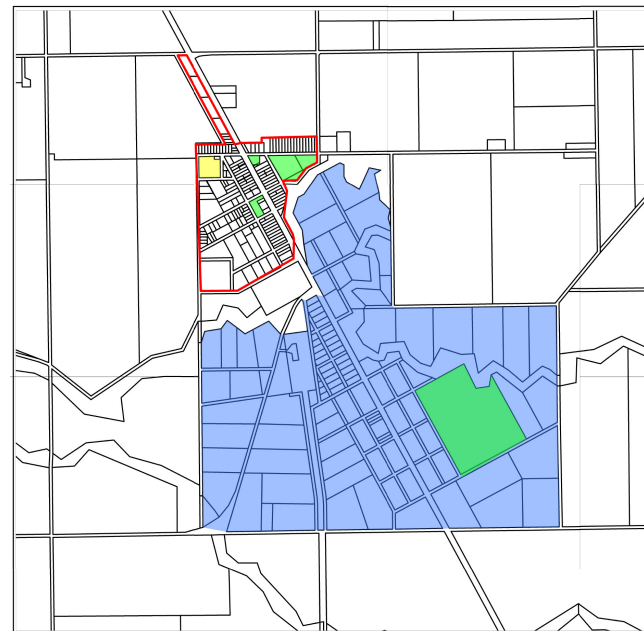

# Katamatite

- Katamatite - Existing Zones
- Legend**
- Township Zone
  - Public Park & Recreation Zone
  - Farming Zone
  - Public Use Zone No. 1 & 5  
(Service & Utility and Cemetery/Crematorium)
  - Road Zone - Category 1

Katamatite Aerial Photograph (2007)

- Katamatite - Existing Overlays
- Legend**
- Restructure Overlay - Schedule 2
  - Rural Floodway Overlay
  - Land Subject to Inundation Overlay

- Katamatite Settlement Strategy**
- Settlement Boundary
  - Rezone to Public Use Zone - Schedule 2 (Education)
  - Rezone to Public Park & Recreation Zone
  - Encourage consolidation of lots