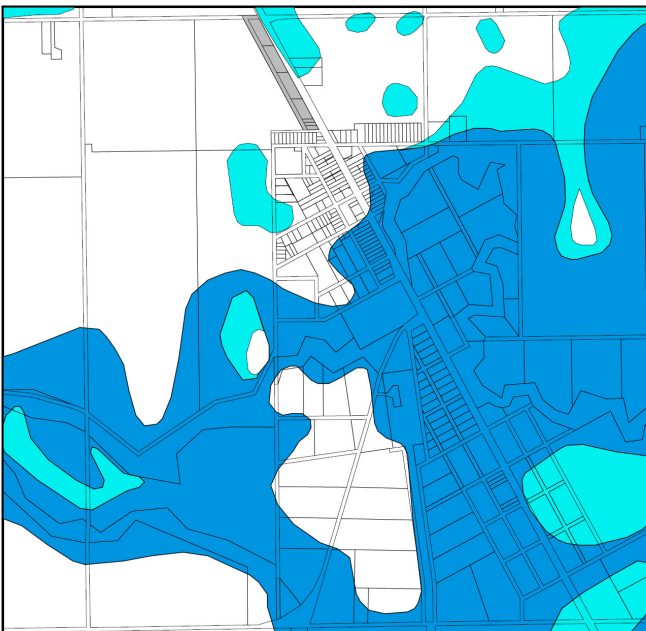

# Kaarimba

# Katamatite

- Katamatite - Existing Zones
- Legend**
- Township Zone
  - Public Park & Recreation Zone
  - Farming Zone
  - Public Use Zone No. 1 & 5  
(Service & Utility and Cemetery/Crematorium)
  - Road Zone - Category 1

Katamatite Aerial Photograph (2007)

- Katamatite - Existing Overlays
- Legend**
- Restructure Overlay - Schedule 2
  - Rural Floodway Overlay
  - Land Subject to Inundation Overlay

- Katamatite Settlement Strategy**
- Settlement Boundary
  - Rezone to Public Use Zone - Schedule 2 (Education)
  - Rezone to Public Park & Recreation Zone
  - Encourage consolidation of lots